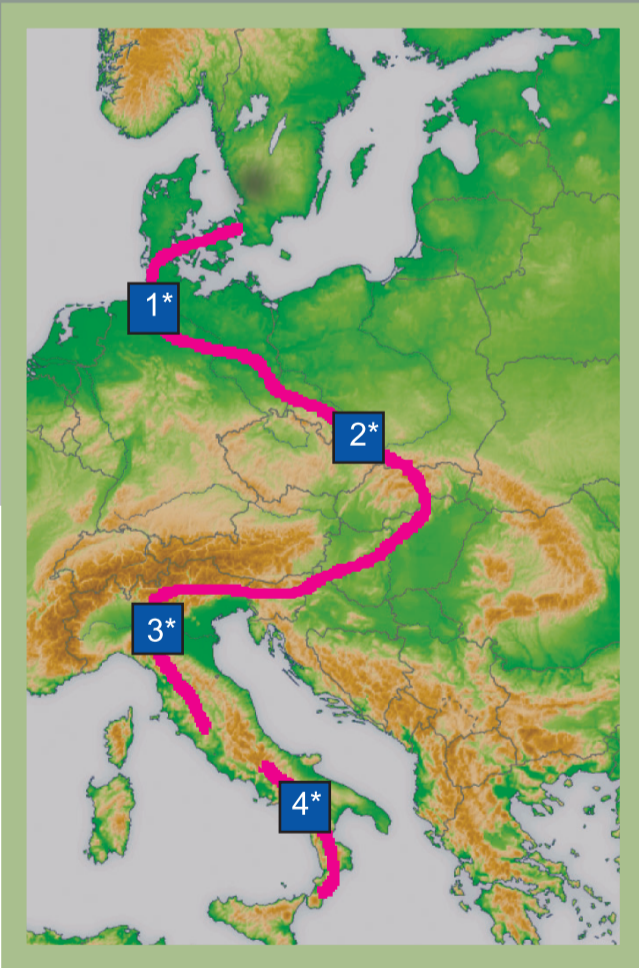

LONGOBARD WAYS ACROSS EUROPE

WORKSHOP

Milano, November 26th e 27th
2015

*) MACRO-AREAS OF THE ROUTE

TOURIST CLUSTERS AND DEVELOPMENT STRATEGIES

NOVEMBER, 26th - Location: Agency ITA-ICE "Le Stelline", Corso Magenta, 59 - Sala "Pirelli"

NOVEMBER, 27th - Location: Region Lombardia - Skyscraper Pirelli, Piazza Duca d'Aosta, 1 - Sala "Pirelli"

ASSOCIAZIONE LONGOBARDIA - www.longobardways.org